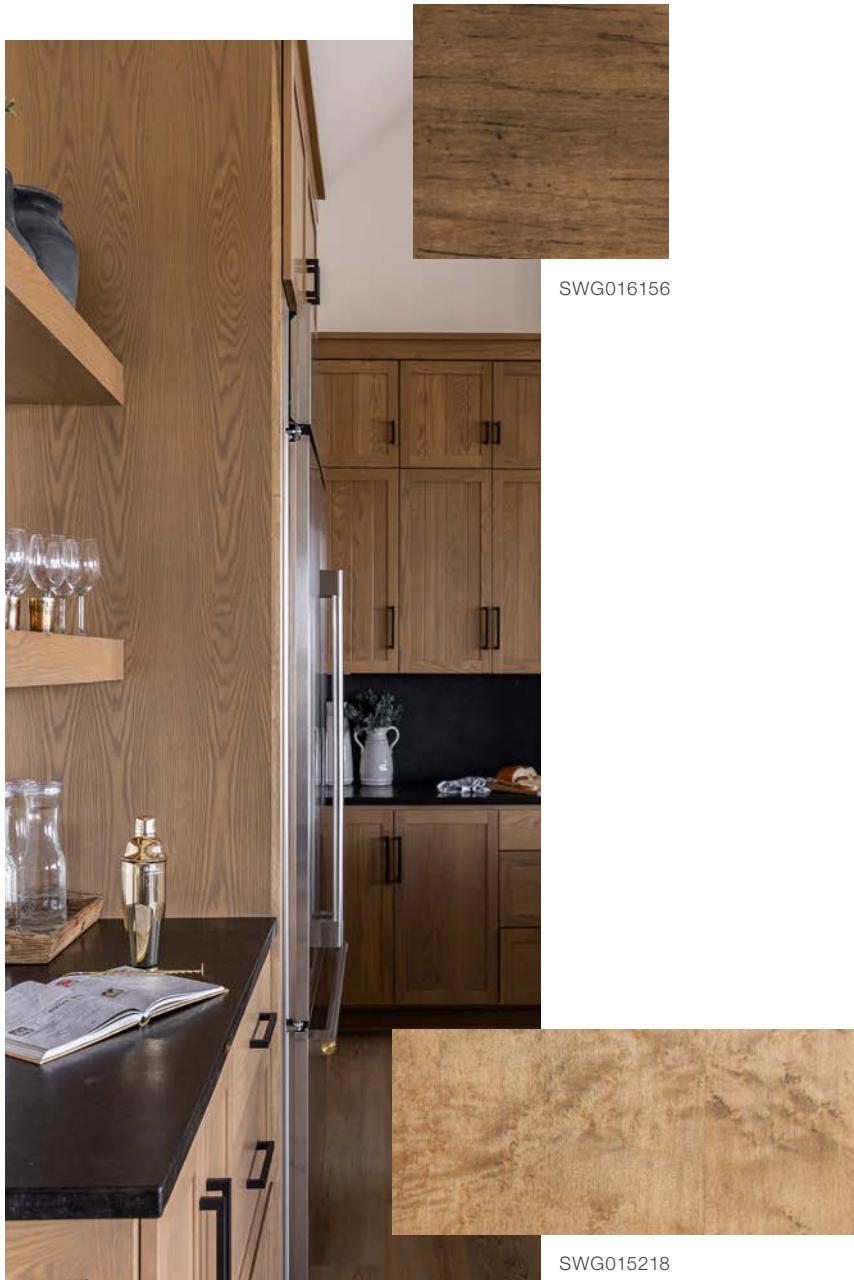

Panel Index

Essence